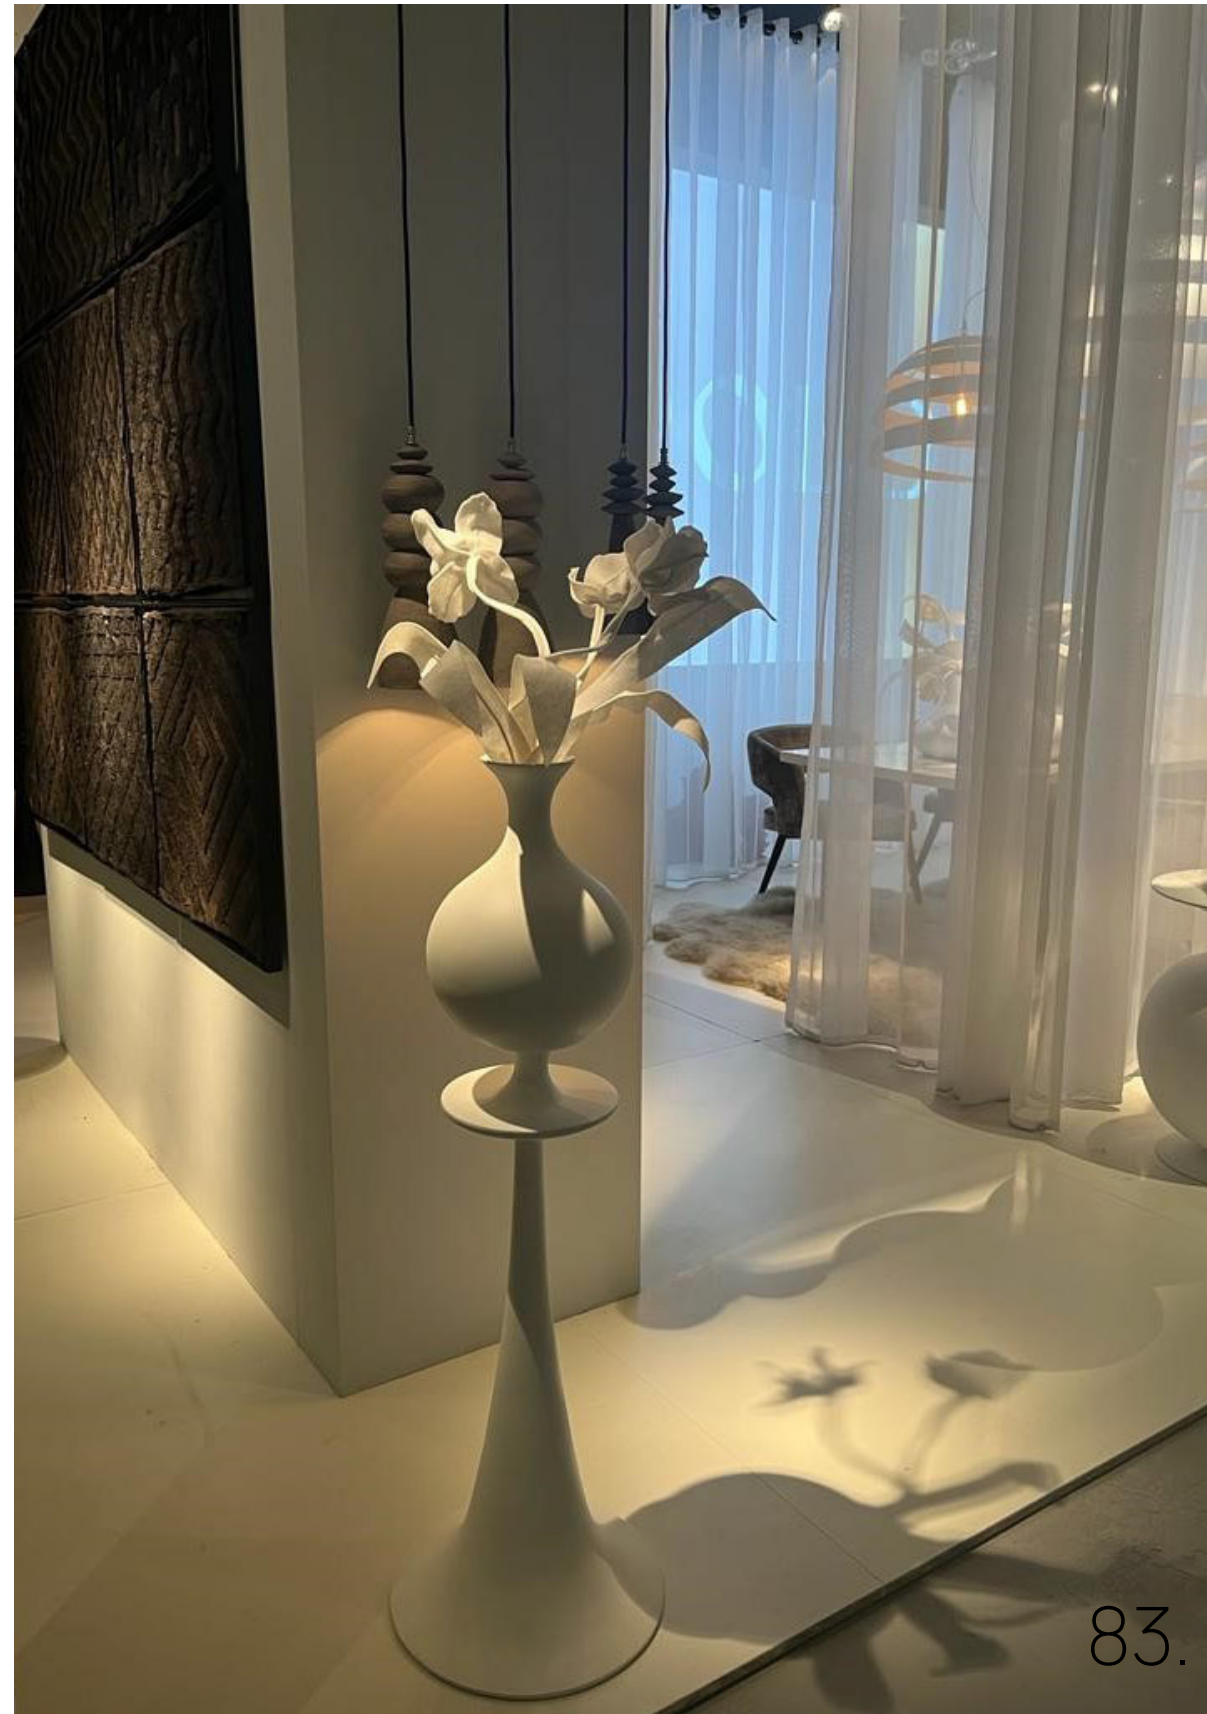

XL: leaf 50 x 50 cm

XXL: leaf 70 x 70 cm

Object Inspiration

Object inspiration...

Fina XL + Strelitzia

POLDR

Catalogue 2025

Objects

Object inspiration...

Legs L + Giant Taro

Object inspiration...

Love You + Tulips

POLDR

Catalogue 2025

Objects

Object inspiration...