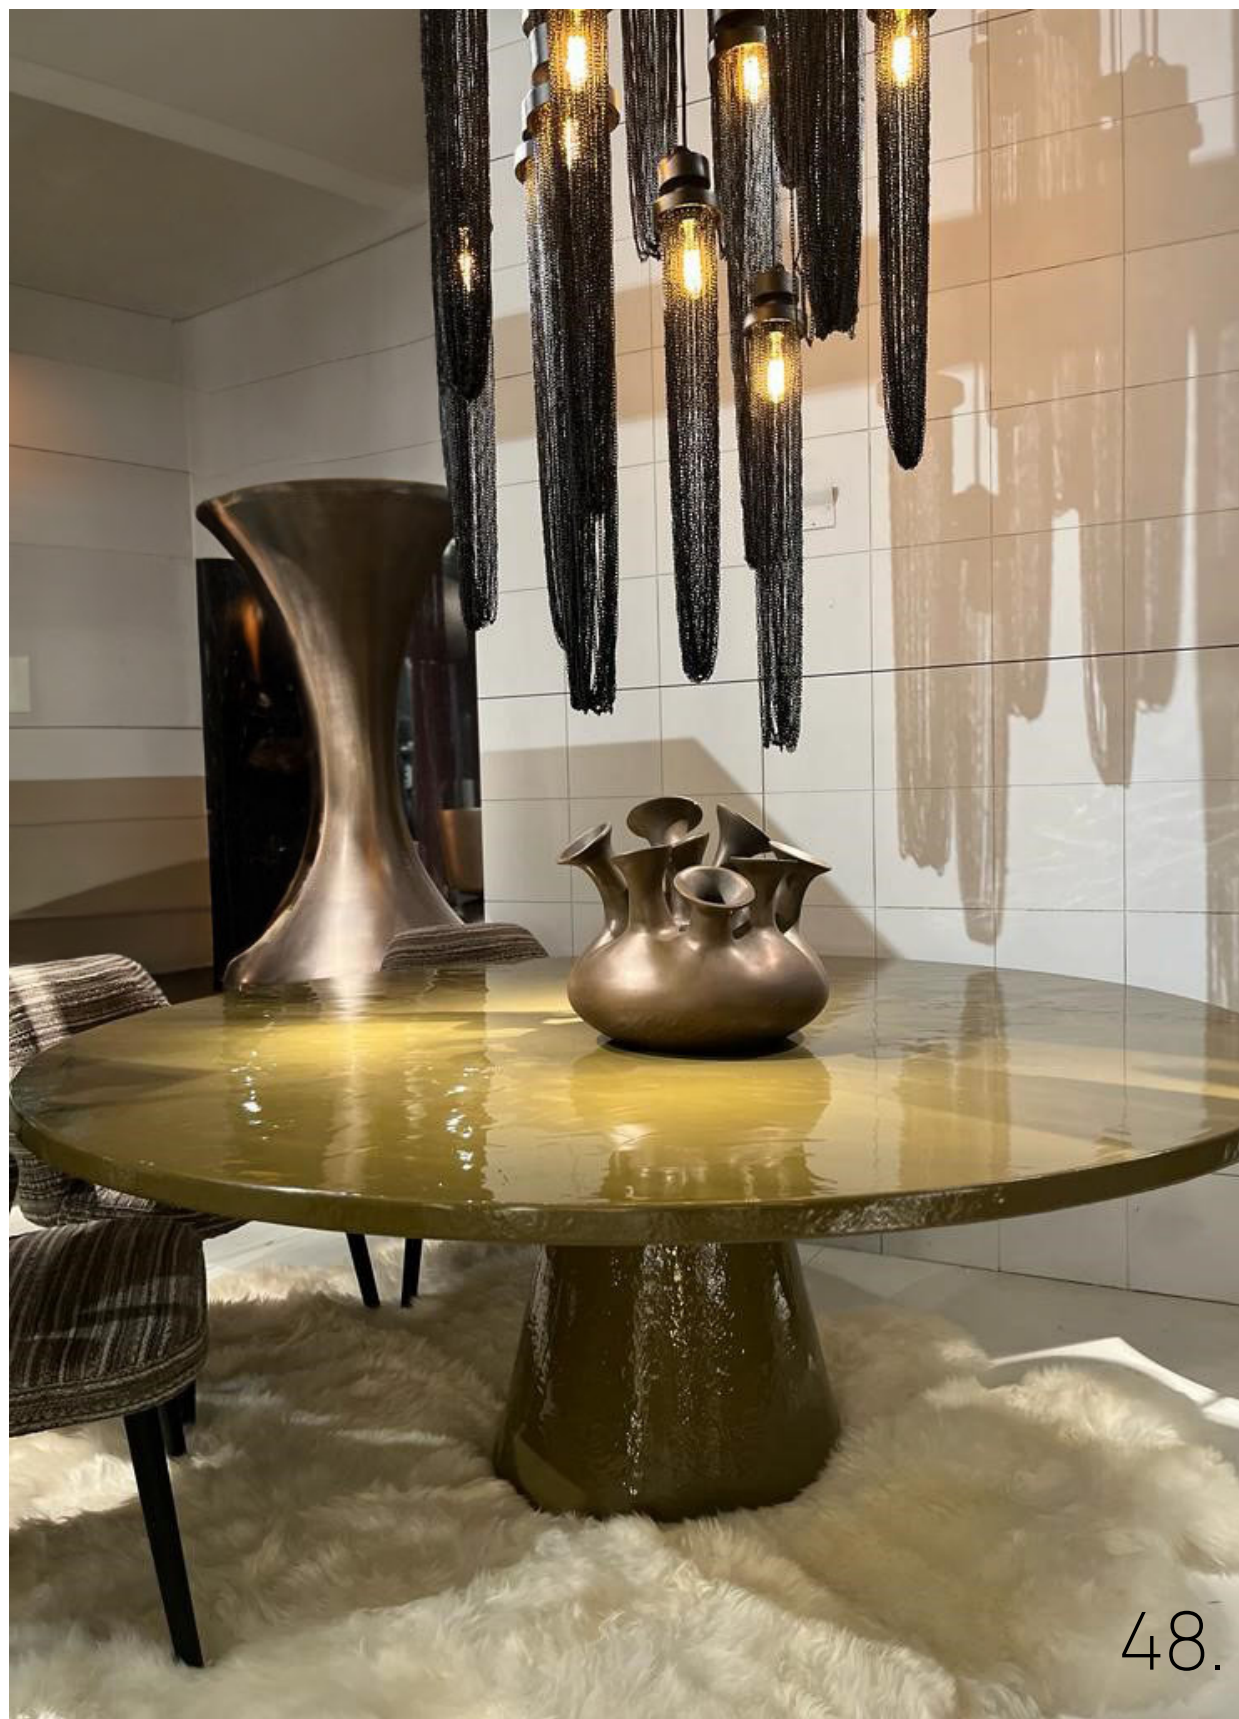

Nomad Round Dining Table

Ø 200 cm Height 78 cm

Rim 4 cm

Net weight: 173 kg

Outdoor version available..

Suitable for indoor use.

Art. code 96005200
(RAL matt)

Art. code 96005200G
(RAL glossy)