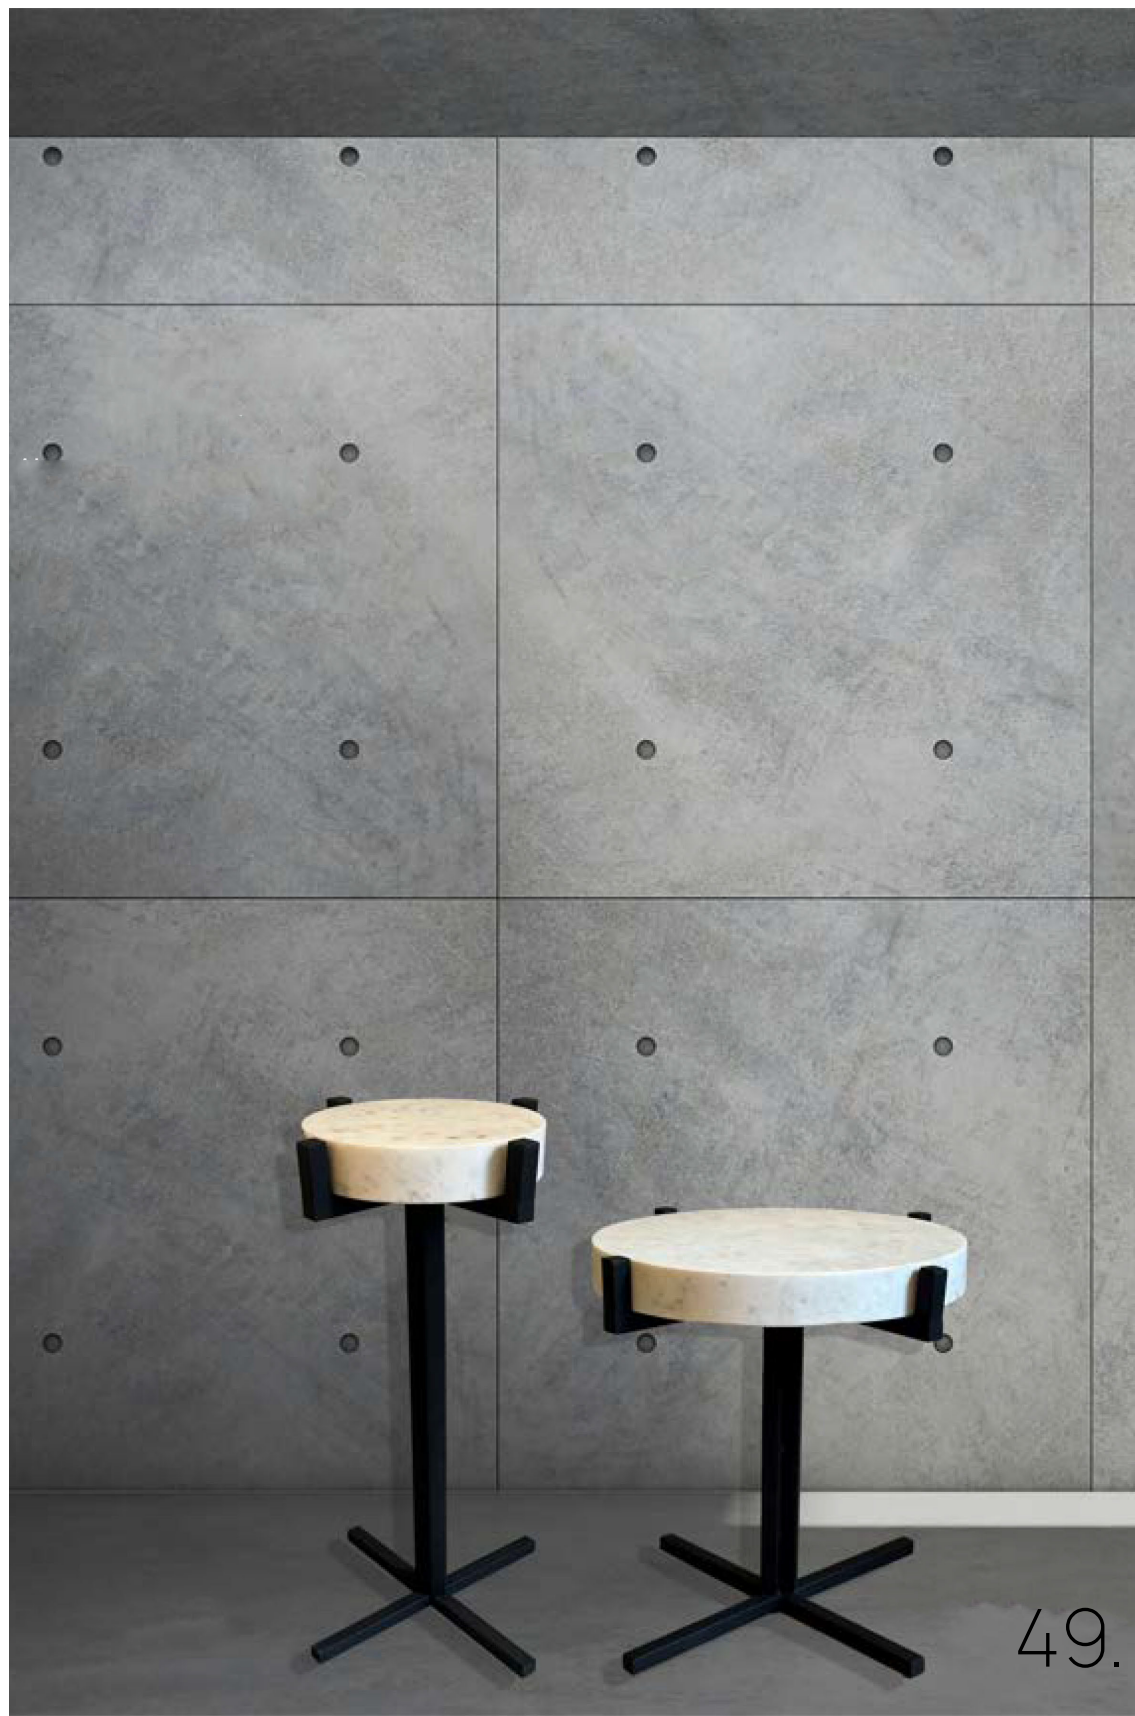

Table round white marble top

Metal base + marble top

Suitable for in- and outdoor use.

Art. code 36111710

Ø 23 cm Height 60 cm

Table top thickness 5 cm

Net weight: 7,8 kg

Art. code 36111709

Ø 38 cm Height 45 cm

Table top thickness 5 cm

Net weight: 19,2 kg