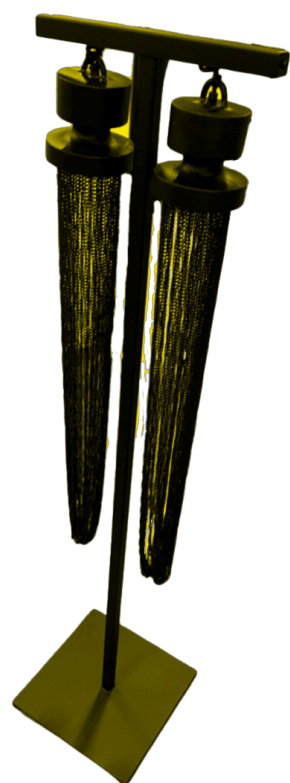

Floorlamp with Chain

2 x Ø 14,5 cm // 165 cm height

E27 light bulb socket

Chain Length 90 cm

Suitable for indoor use.

Packaging dimensions:

Net weight: 18 kg

Art. code 36111711MF (bronze)